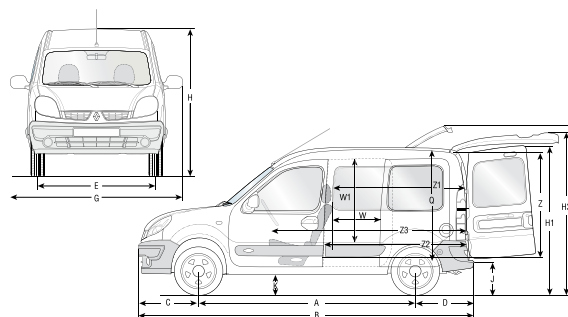

KANGOO

DRIVES LIKE A CAR. LOADS LIKE A VAN.

TECHNICAL SPECIFICATIONS

	1.6 Petrol MT	1.6 Petrol AT	1.5 dCi MT
ENGINE			
Type	Euro 4		Euro 4
Capacity (cc)	1,598		1,461
Valves	16		8
Max. power (kW)	70		62
Max. power (rpm)	5,000		3,750
Max. torque (Nm)	148		200
Max. torque (rpm)	3,750		1,750
Cylinders	4		4
TRANSMISSION			
Type	5-speed Manual	4-speed Automatic	5-speed Manual
Speeds at 1,000rpm in 1st gear	7.53	8.73	8.16
2nd gear	13.58	15.88	14.85
3rd gear	19.16	23.82	23.02
4th gear	26.19	33.50	31.31
5th gear	33.48	–	40.23
STEERING			
Turning cycle between kerbs (m)	10.4		
Turns lock to lock	3.4		
WHEELS AND TYRES			
Wheels (inches)	5.5 J14		
Tyres	175/65 R14		
BRAKING			
Front Braking System	(discs) 259mm		
Rear Braking System	(drums) 203mm		
FUEL CONSUMPTION[^]			
Combined cycle (L/100km)	7.5	8.0	5.3
CAPACITY			
Fuel tank (litres)	50		

A	Wheelbase	2,605mm	B	Overall length	4,035mm
C	Front overhang	730mm	D	Rear overhang	700mm
E	Front track	1,400mm	E	Rear track	1,420mm
G	Overall width with door mirrors	2,031mm	H	Overall height	1,800mm
H1	Height with open rear doors	1,874mm	J	Unladen boot sill height	520mm
K	Ground clearance	150mm	W	Side door entry width (800mm from ground)	619mm
W1	Side door entry height	1,093mm	W1	Rear door upper entry width	1,069mm
W1	Width between wheel arches	1,172mm	Z	Maximum rear load height	1,166mm
Z1	Load length	1,402mm	Q	Usable load height	1,190mm