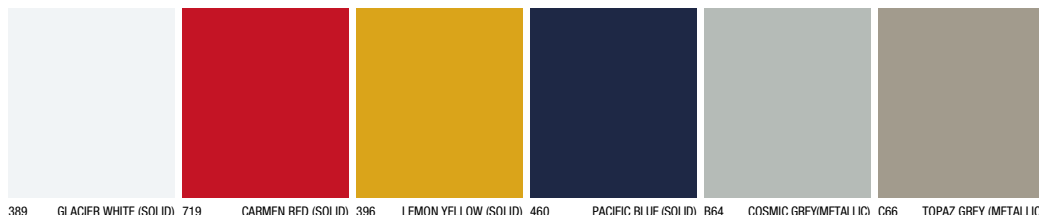

COLOURS

389 GLACIER WHITE (SOLID) 719 CARMEN RED (SOLID) 396 LEMON YELLOW (SOLID) 460 PACIFIC BLUE (SOLID) B64 COSMIC GREY (METALLIC) C66 TOPAZ GREY (METALLIC)

It should be noted that printing limitations do not permit the subtle paintwork shades on these pages to be shown with absolute accuracy. Only personal inspection of the Master at your Renault Dealer will reveal it in its true colours. From time to time changes are made to the colour range. Please check availability with your Renault Dealer.