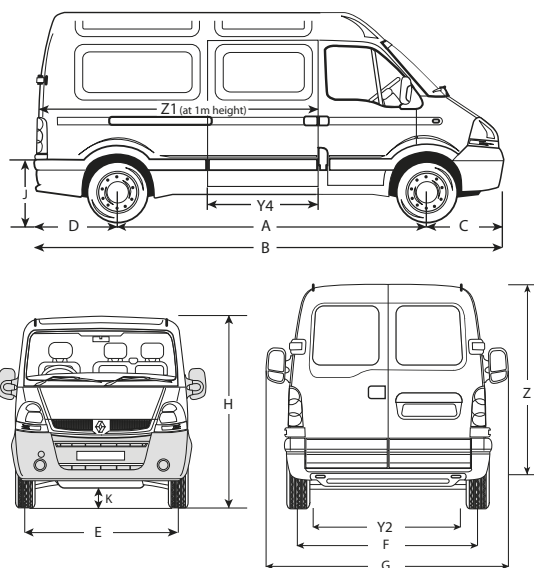

2.5 Diesel	L1H1 SWB low roof	L2H2 MWB mid roof	L3H2 LWB mid roof	L3H1 Cab chassis LWB
FUEL CONSUMPTION[^]				
Fuel tank (litres)	100			
Combined cycle (L/100km)	8.3			
DIMENSIONS				

	L1H1	L2H2	L3H2	L3H0		L1H1	L2H2	L3H2	L3H0
A Wheelbase	3,078mm	3,578mm	4,078mm	4,078mm	B Overall length	4,899mm	5,399mm	5,899mm	4,869mm
C Front overhang	862mm	862mm	862mm	862mm	D Rear overhang	959mm	959mm	959mm	929mm
E Front track	1,740mm	1,740mm	1,740mm	1,740mm	F Rear track	1,725mm	1,725mm	1,725mm	1,725mm
G Overall width with door mirrors	2,361mm	2,361mm	2,361mm	2,361mm	H Overall height	2,225mm	2,486mm	2,484mm	2,199mm
J Step up height	543mm	540mm	537mm	-	K Ground clearance	191mm	214mm	229mm	229mm
Y2 Interior width between wheel arches	1,282mm	1,282mm	1,282mm	-	Y4 Sliding side door entry width	1,099mm	1,099mm	1,099mm	-
Z Maximum rear load height	1,632mm	1,874mm	1,874mm	-	Z1 Load length	2,634mm	3,134mm	3,634mm	-
VOLUME									
					8.0m ³	10.8m ³	12.6m ³	-	